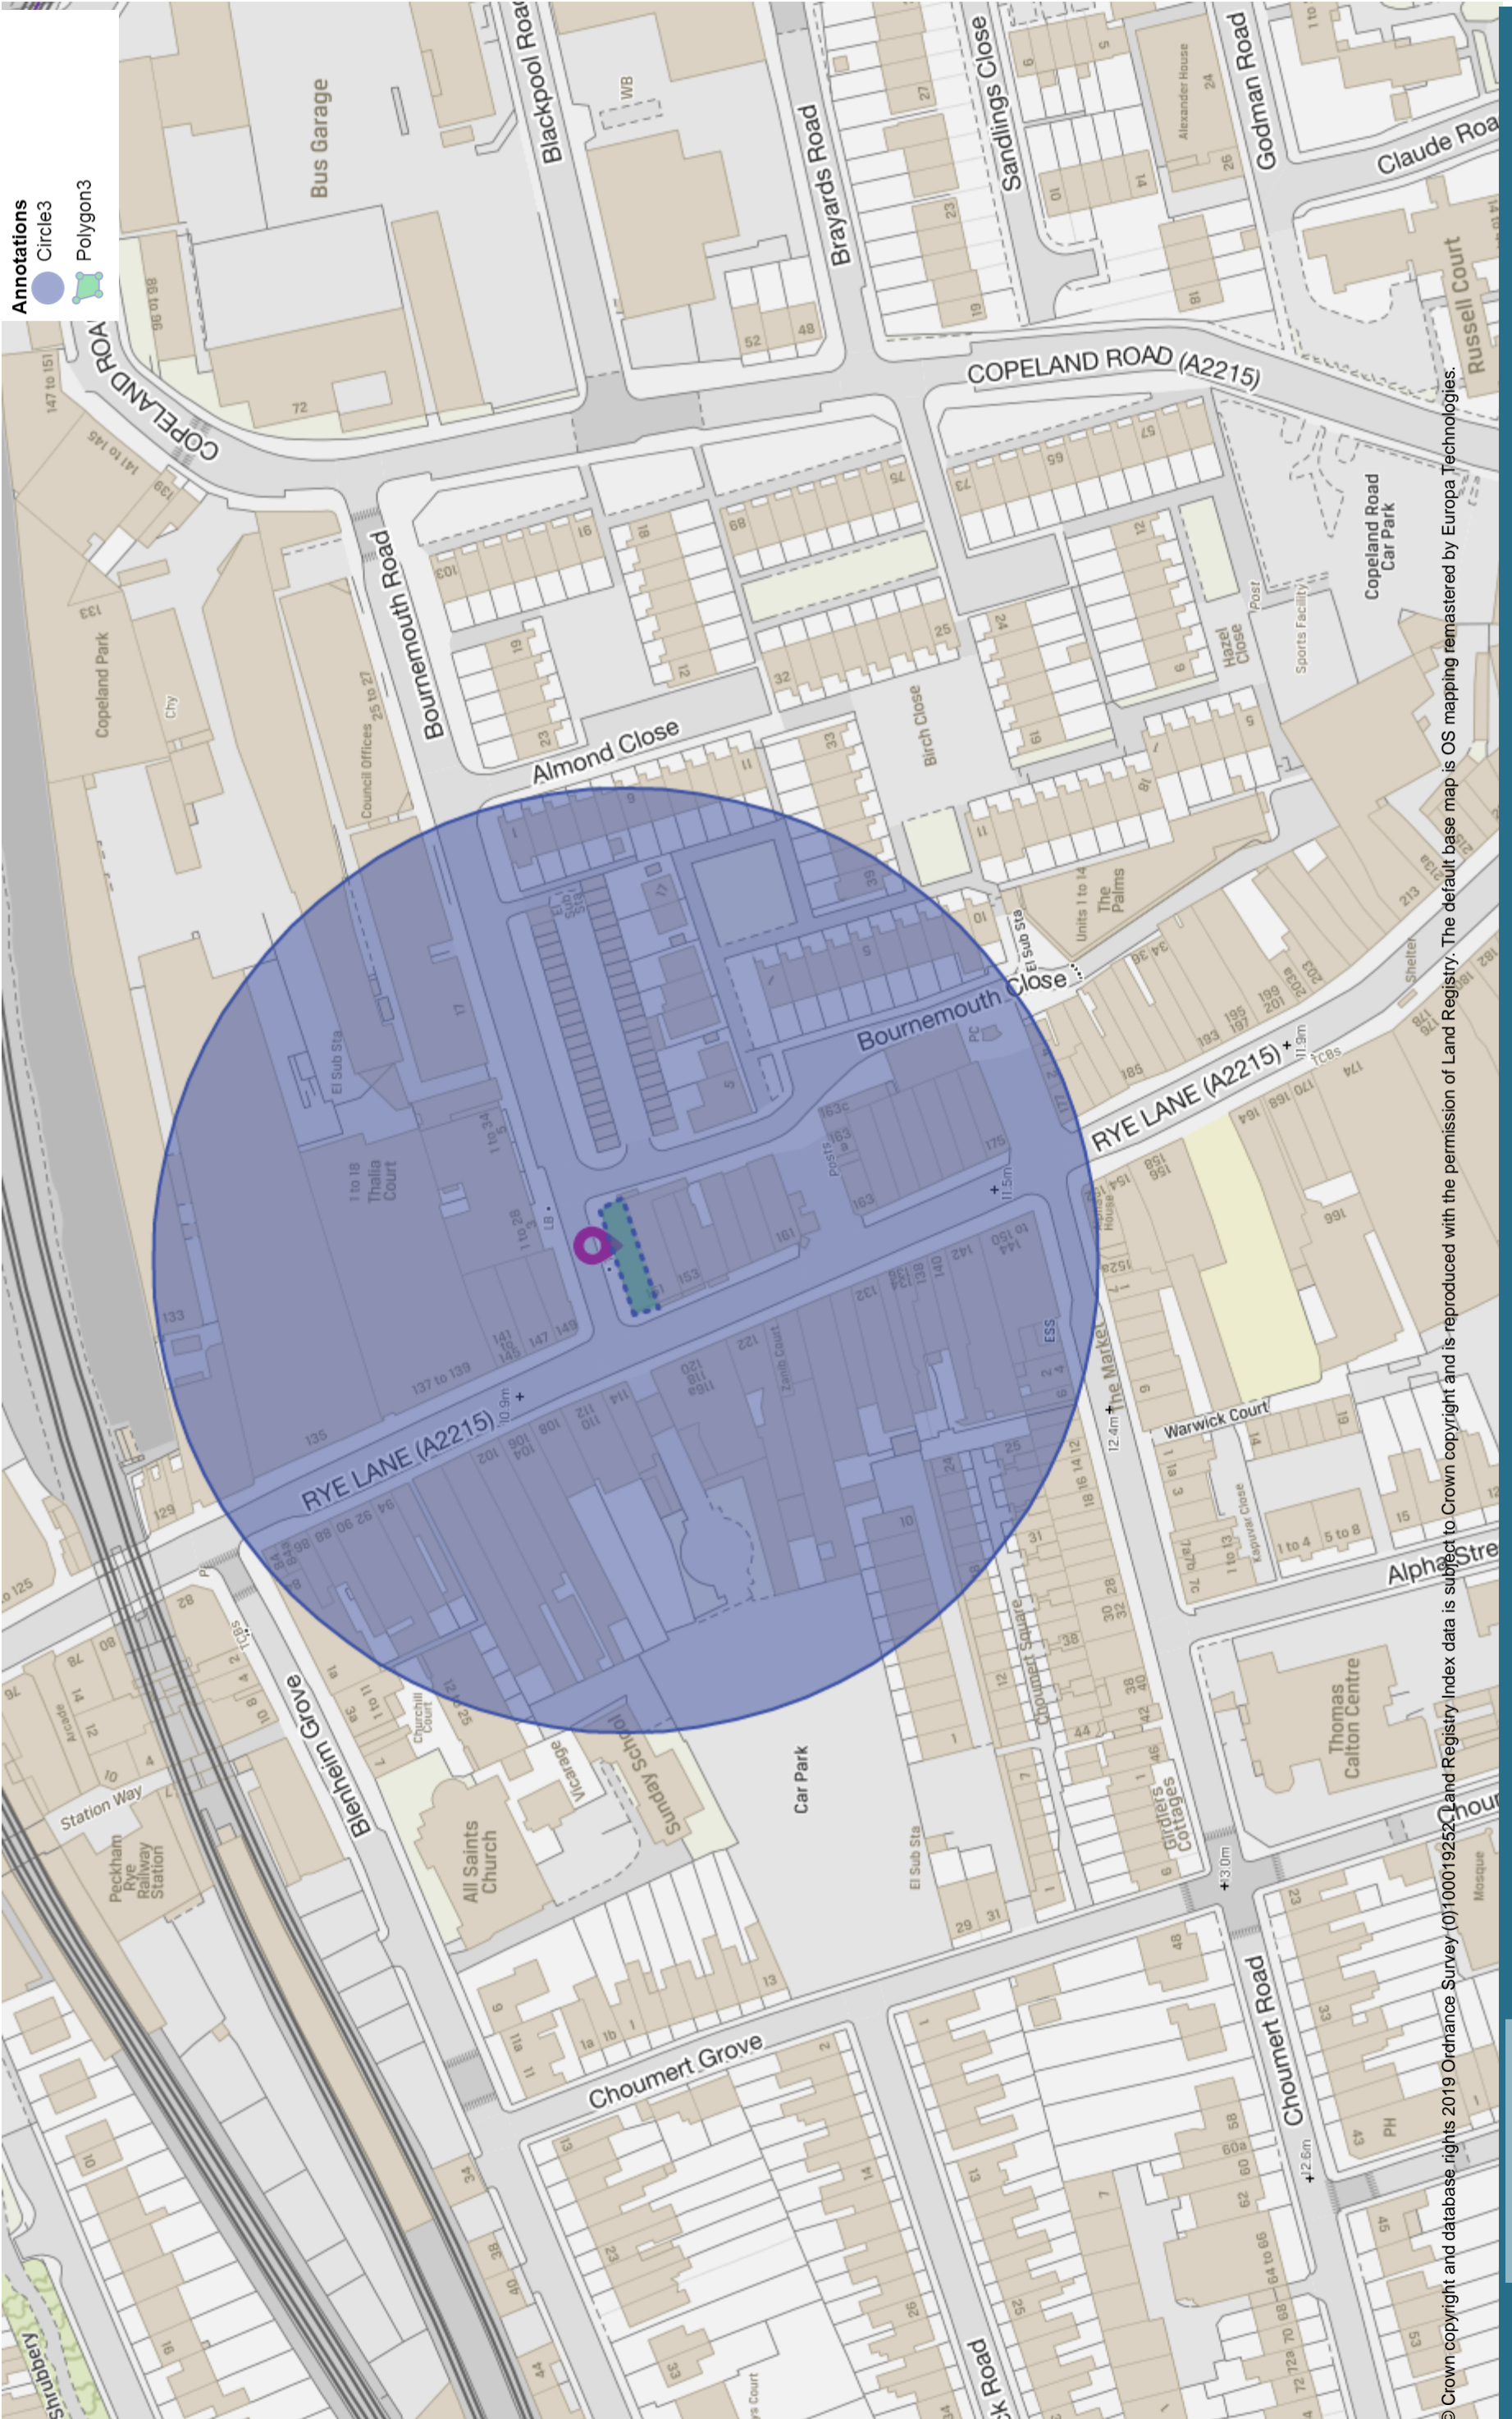

SABRINA BEAUTY SALON, 151 RYE LANE, LONDON, SE15 4TL

**Annotations**

- Circle3
- Polygon3

© Crown copyright and database rights 2019 Ordnance Survey (0100019256) and Registry Index data is reproduced with the permission of Land Registry. The default base map is OS mapping remastered by Europa Technologies.